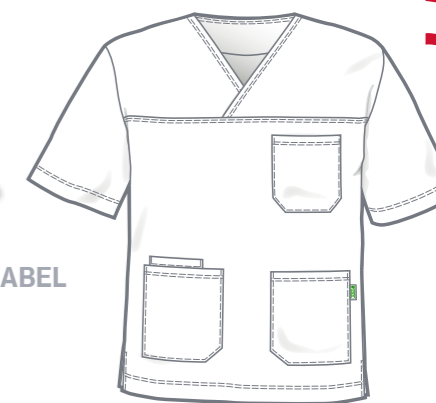

SIZES: XS - 2XL

MATERIAL: 65% polyester
35% cotton
215 g/m²

B 2772326-001
white

1056-344
anise green

1056-419 turquoise
1056-039 navy blue

1056-587
red

1056-022
cassis

1055-419 turquoise
1055-039 navy blue

ALIDA

ABEL

ALIDA LADIES' SLIP-ON TUNIC

SIZES: 34 - 58

ABEL UNISEX-SCHLUPFKASACK

SIZES: XS - 4XL

MATERIAL: 50% Lyocell (Tencel™)
50% polyester
195 g/m²

1074000-397L
azure blue/navy blue